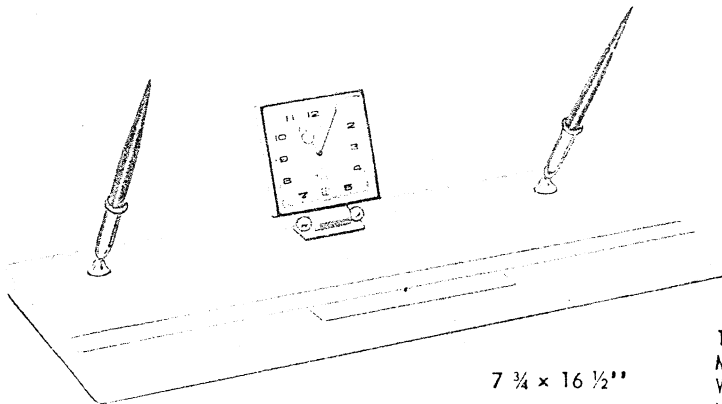

7 1/4 x 16 1/2"

12503M (Illustrated)
MEXICAN ONYX
With (2) B121SKD White Dot Pens $125.00
With B5SKD Pen, Pencil or ballpoint (any two) 110.00
(Includes No. 591-8 Day Perpetual Date & Day Clock)

12503J
JET CRYSTAL
With (2) 121SKD White Dot Pens $125.00
With 5SKD Pen, Pencil or ballpoint (any two) .. 110.00
(Includes No. 591-8 Day Perpetual Date & Day Clock)